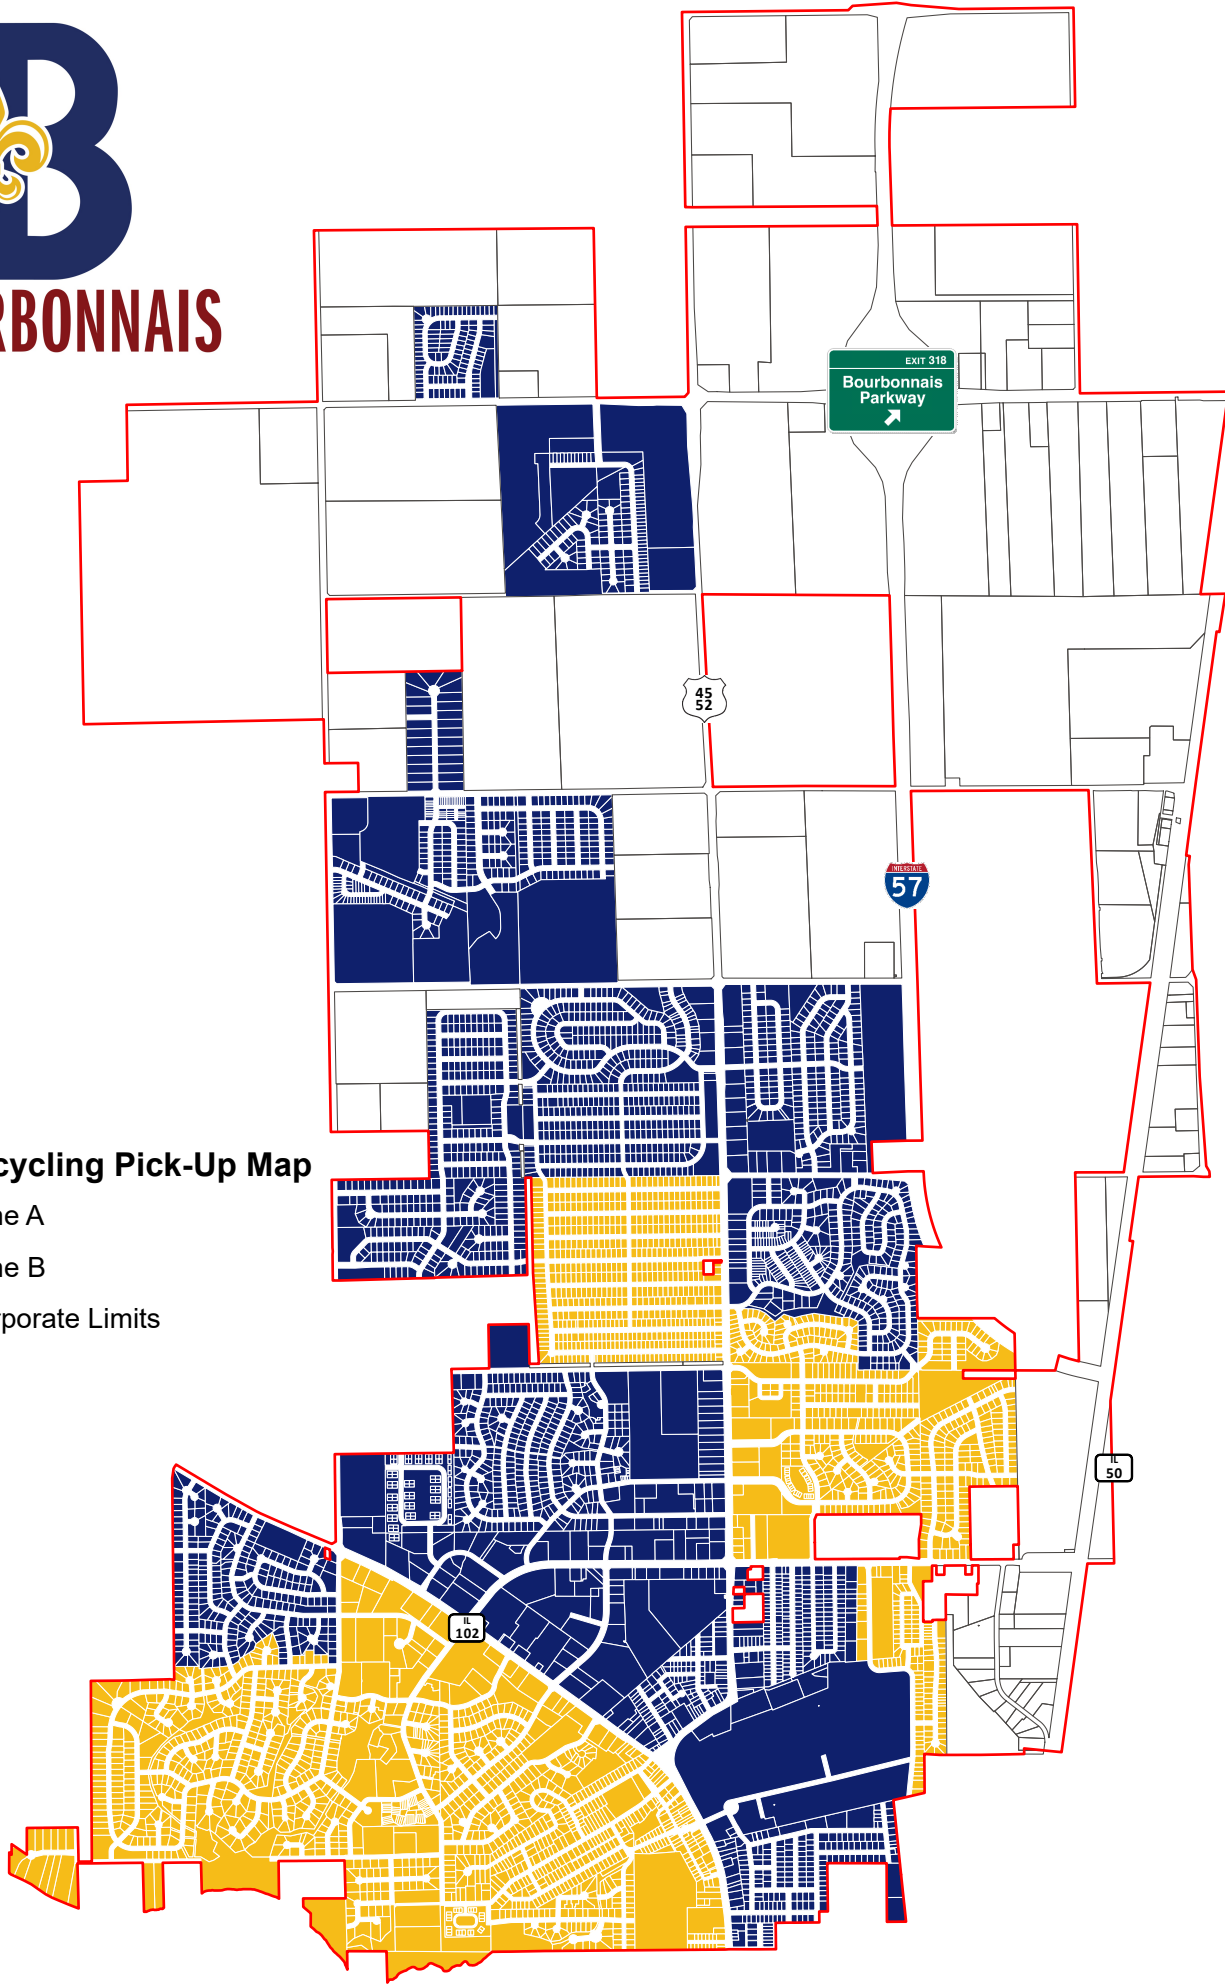

VILLAGE OF
BOURBONNAIS

2019 Recycling Pick-Up Map

-  Zone A
-  Zone B
-  Corporate Limits

2019 EOW Recycling Service Calendar

January						
S	M	T	W	T	F	S
		1	2	3	4	5
6	7	8	9	10	11	12
13	14	15	16	17	18	19
20	21	22	23	24	25	26
27	28	29	30	31		

February						
S	M	T	W	T	F	S
					1	2
3	4	5	6	7	8	9
10	11	12	13	14	15	16
17	18	19	20	21	22	23
24	25	26	27	28		

March						
S	M	T	W	T	F	S
					1	2
3	4	5	6	7	8	9
10	11	12	13	14	15	16
17	18	19	20	21	22	23
24	25	26	27	28	29	30
31						

August						
S	M	T	W	T	F	S
				1	2	3
4	5	6	7	8	9	10
11	12	13	14	15	16	17
18	19	20	21	22	23	24
25	26	27	28	29	30	31

September						
S	M	T	W	T	F	S
1	2	3	4	5	6	7
8	9	10	11	12	13	14
15	16	17	18	19	20	21
22	23	24	25	26	27	28
29	30					

December						
S	M	T	W	T	F	S
1	2	3	4	5	6	7
8	9	10	11	12	13	14
15	16	17	18	19	20	21
22	23	24	25	26	27	28
29	30	31				