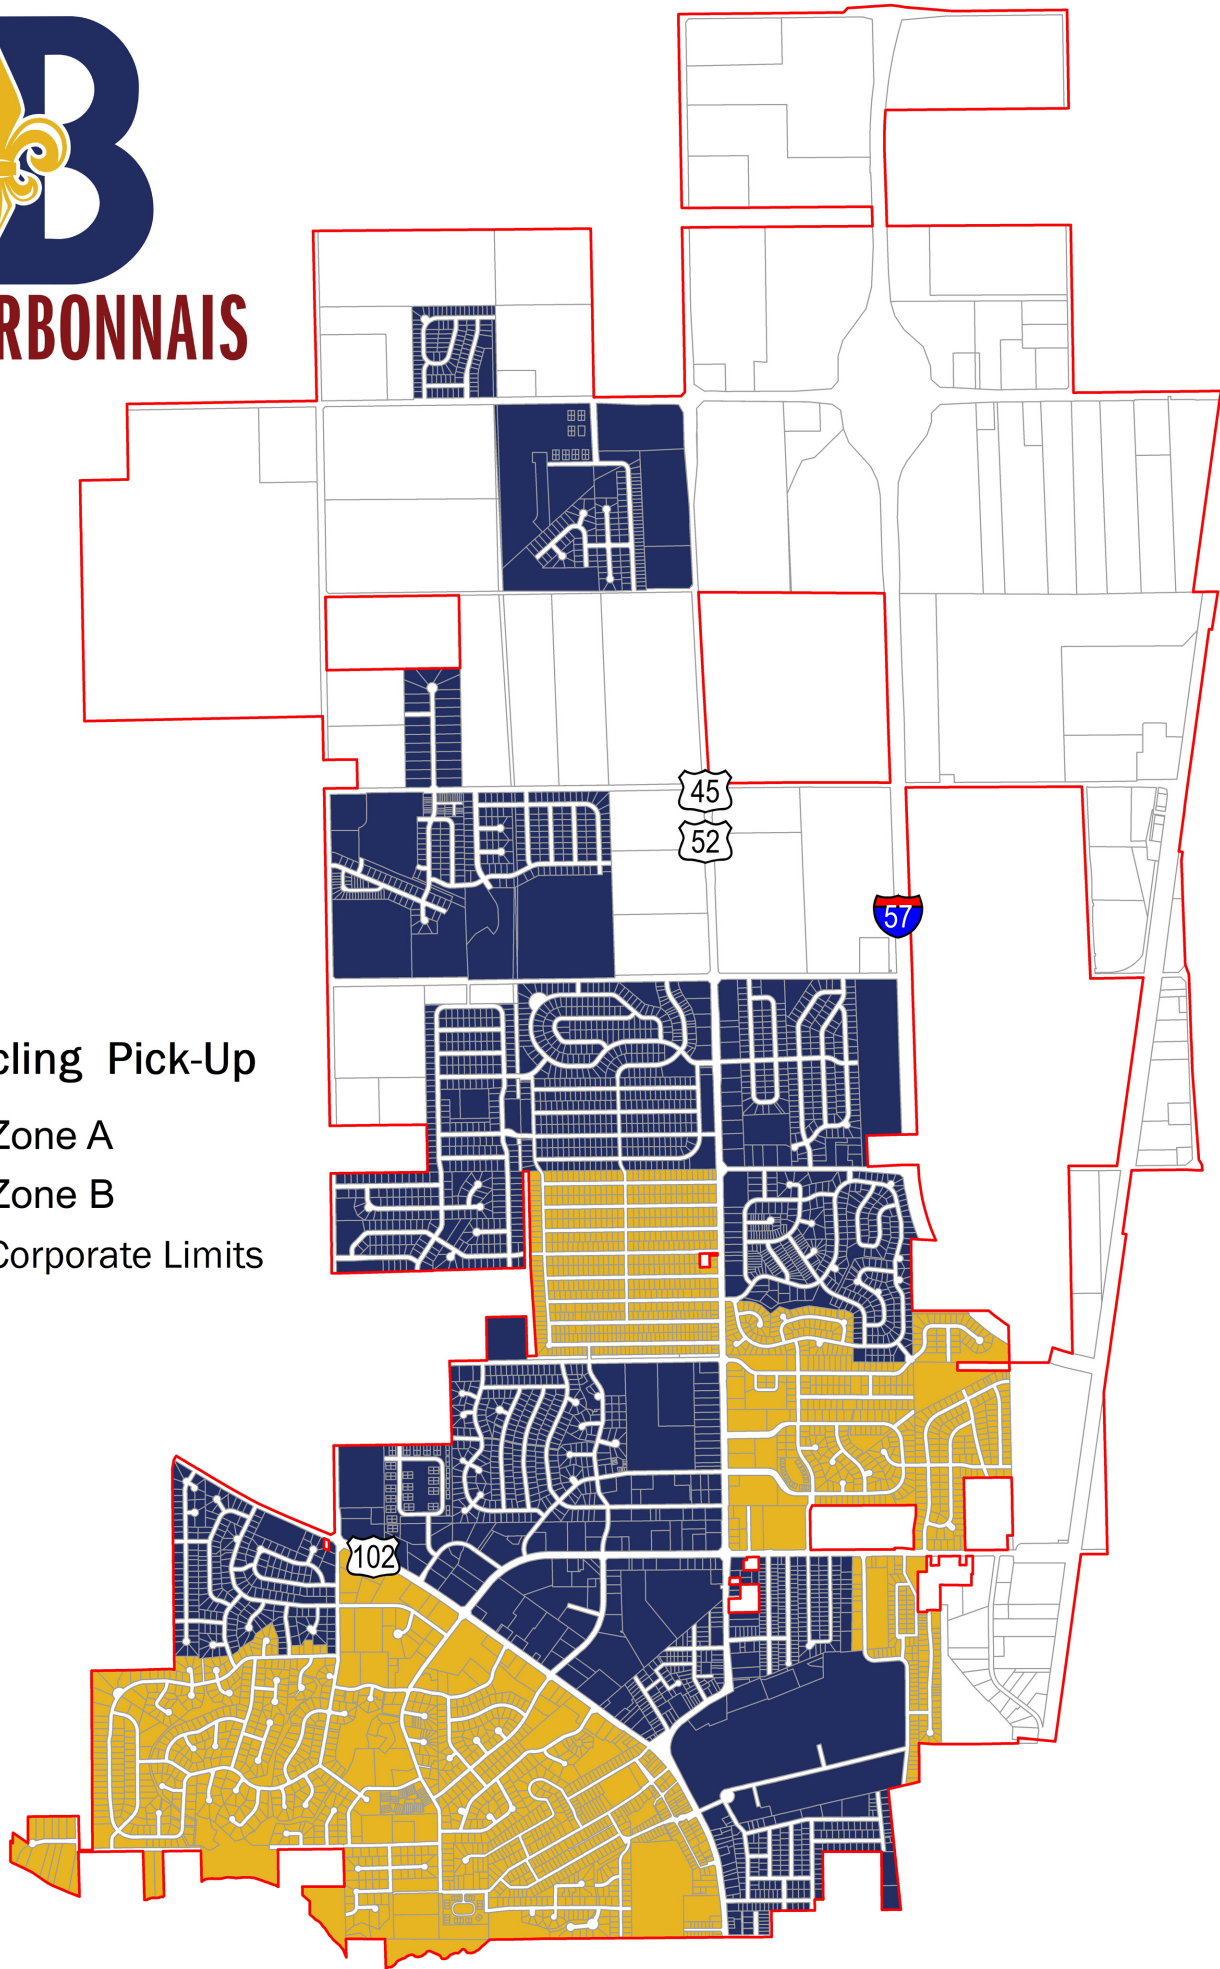

VILLAGE OF
BOURBONNAIS

Recycling Pick-Up

-  Zone A
-  Zone B
-  Corporate Limits

ZONE A  ZONE B 

2020 EOW Recycling Service Calendar

January						
S	M	T	W	T	F	S
			1	2	3	4
5	6	7	8	9	10	11
12	13	14	15	16	17	18
19	20	21	22	23	24	25
26	27	28	29	30	31	

February						
S	M	T	W	T	F	S
						1
2	3	4	5	6	7	8
9	10	11	12	13	14	15
16	17	18	19	20	21	22
23	24	25	26	27	28	29

March						
S	M	T	W	T	F	S
1	2	3	4	5	6	7
8	9	10	11	12	13	14
15	16	17	18	19	20	21
22	23	24	25	26	27	28
29	30	31				

April						
S	M	T	W	T	F	S
			1	2	3	4
5	6	7	8	9	10	11
12	13	14	15	16	17	18
19	20	21	22	23	24	25
26	27	28	29	30		

May						
S	M	T	W	T	F	S
					1	2
3	4	5	6	7	8	9
10	11	12	13	14	15	16
17	18	19	20	21	22	23
24	25	26	27	28	29	30
31						

December						
S	M	T	W	T	F	S
		1	2	3	4	5
6	7	8	9	10	11	12
13	14	15	16	17	18	19
20	21	22	23	24	25	26
27	28	29	30	31		