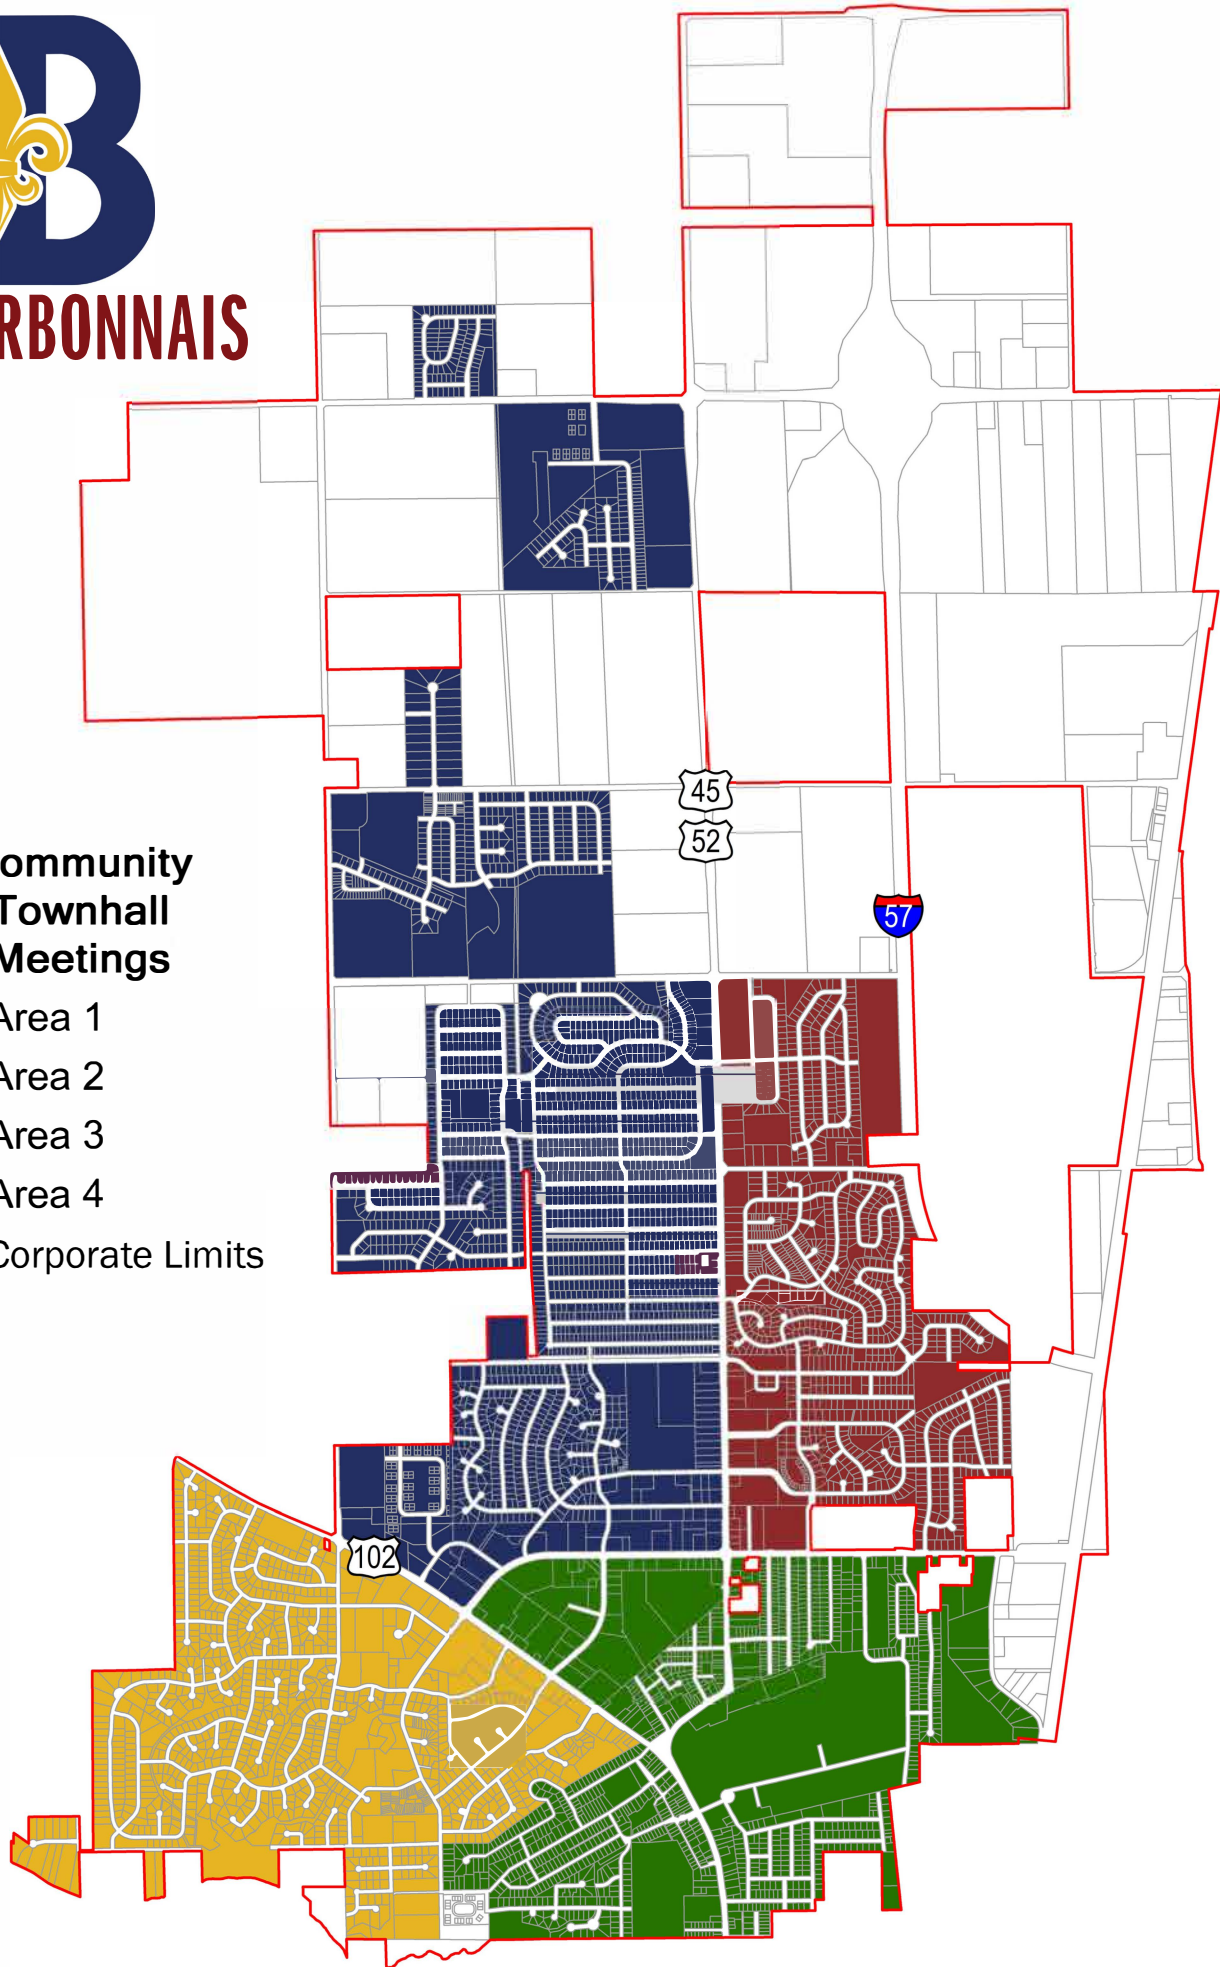

VILLAGE OF
BOURBONNAIS

**Community
Townhall
Meetings**

-  Area 1
-  Area 2
-  Area 3
-  Area 4
-  Corporate Limits

2022 Community Townhall Meetings

AREA ONE – INCLUDES SUBDIVISIONS: Belleaire, Eagle Creek, Virginia Grove, Highpoint, Heritage Point, Arbor Grove, Meadowbrook, Prairie Chase, Pin Oak, Cobblestone, & Stonemill Farms.

AREA TWO – INCLUDES SUBDIVISIONS: Sunridge, Prairie Harbor, Village Meadows, Heritage Meadows, Northfield, Brookwood, Greenbriar, & Armour Road.

AREA THREE – INCLUDES SUBDIVISIONS: High School Area, Dairy Queen/River Street Area, Roy Street, Ray Street, Villabrook Area, Wilburn Court, Bourbonnais Fire Station Area – (All streets between Belleaire and Mooney Drive).

AREA FOUR – INCLUDES SUBDIVISIONS: Briarcliff, Plum Creek, Bristol Woods, Olde Oak, Oak Run, & Waterford.

Not sure which area you belong? Contact Village of Bourbonnais Administration Monday-Friday 8am-4:30pm
815-937-3570 bourbonnais@villageofbourbonnais.com