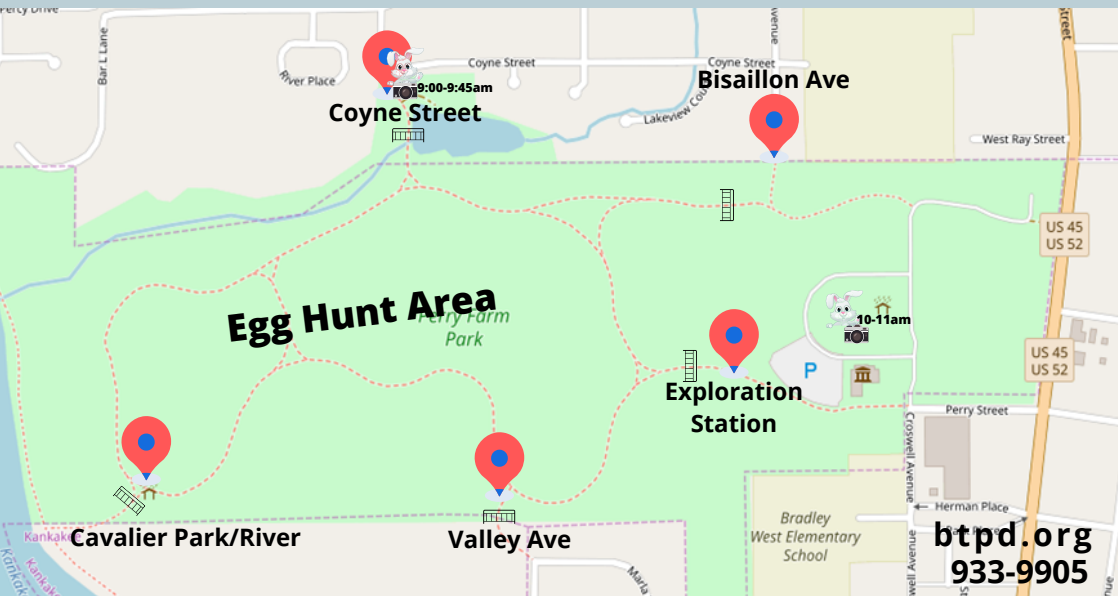

Bourbonnais Township
PARK DISTRICT

Easter Egg Trail Hunt

Starting Point Entrance Map

VILLAGE OF
BOURBONNAIS

btpd.org
933-9905