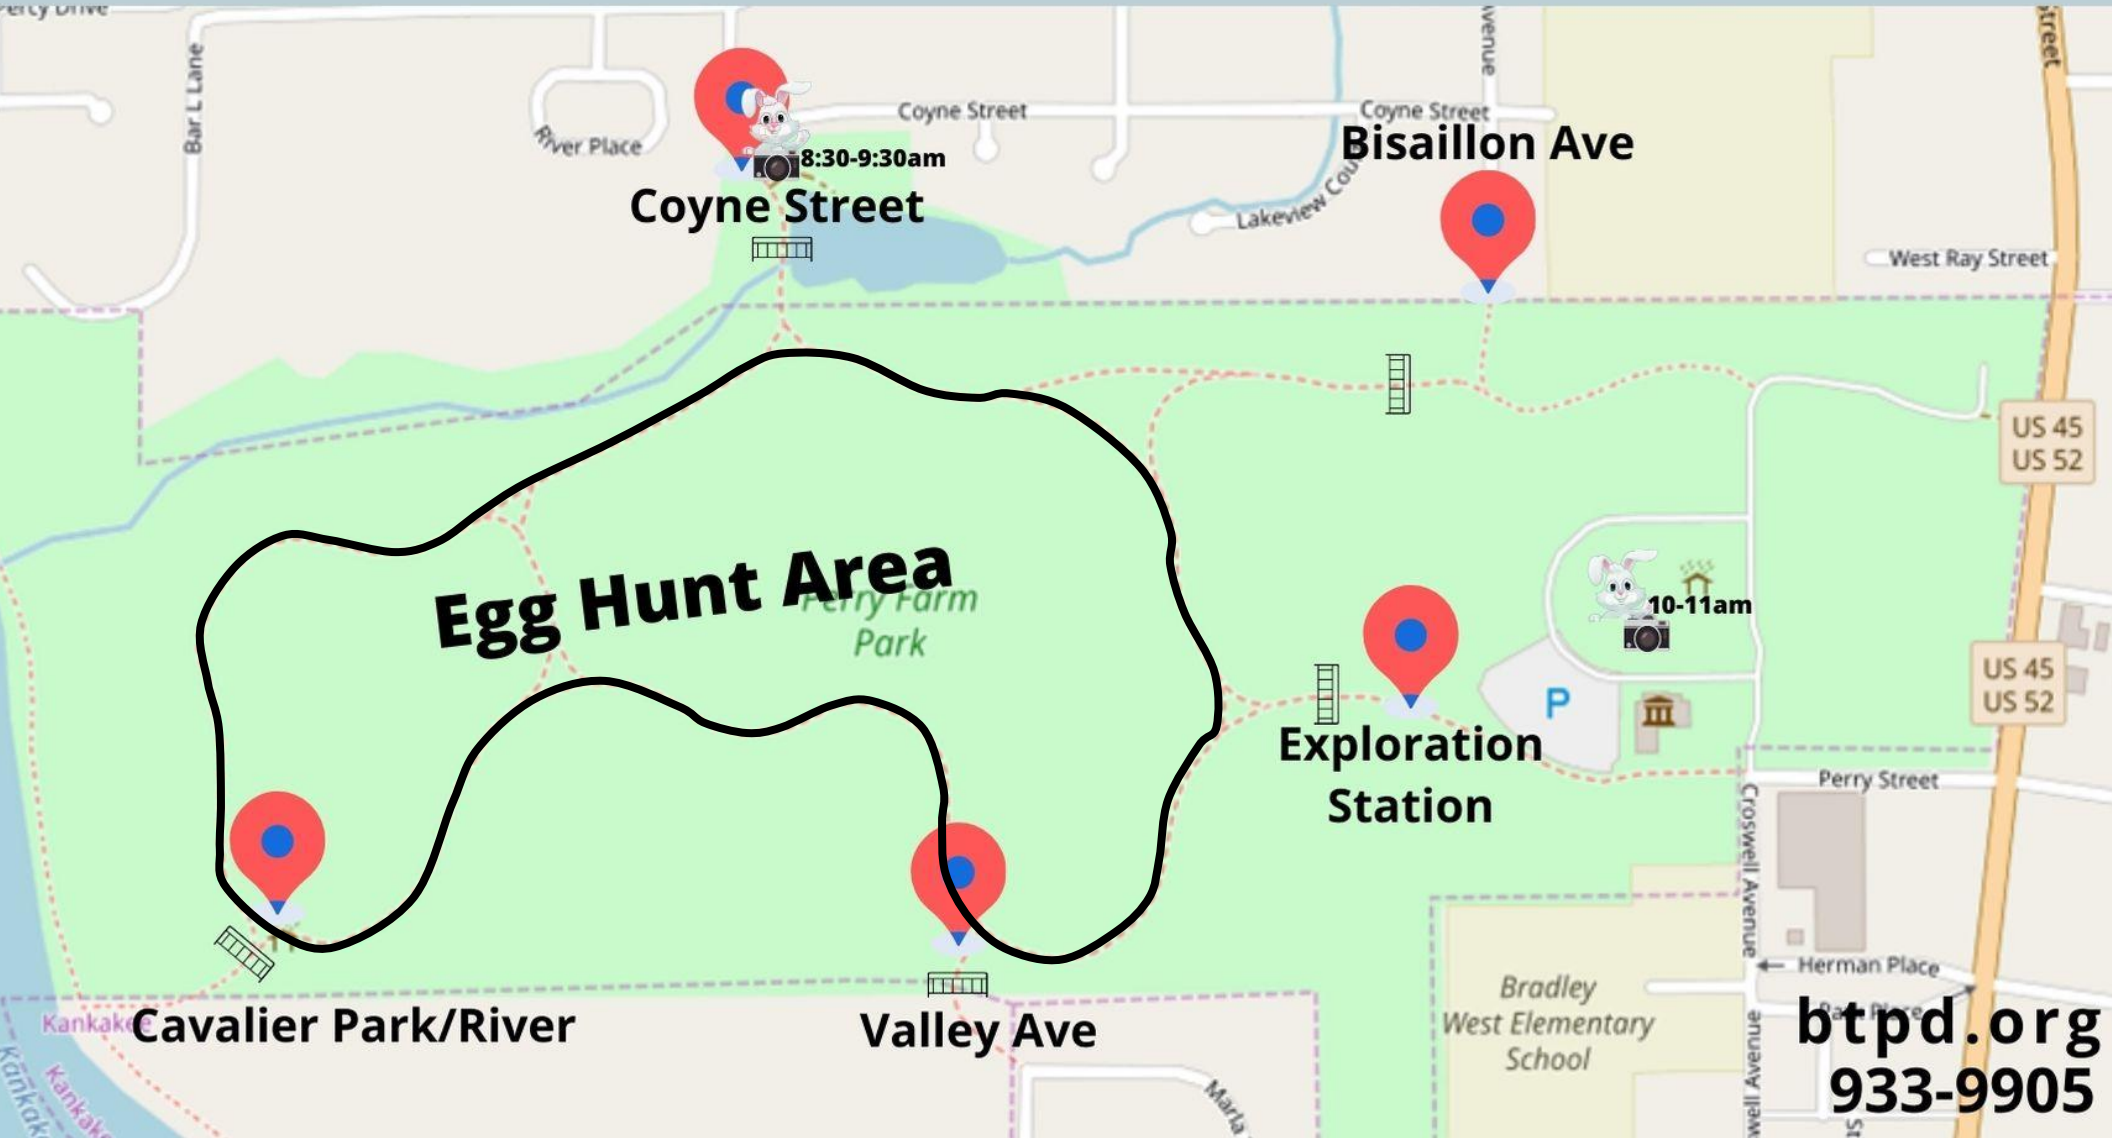

Bourbonnais Township
PARK DISTRICT

Easter Egg Trail Hunt

Starting Point Entrance Map

VILLAGE OF
BOURBONNAIS

btpd.org
933-9905